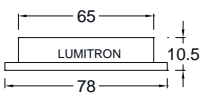

- Extra-thin PC & aluminium body
- Recess and surface mounting available

LUMITRON

ITDL - 117

Recess

ITDL-117-LED 3x1W

ITDL-118-LED 3x1W

ITDL - 118

Surface