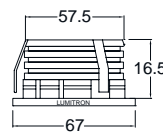

ITDL - 122

Recess

ITDL-122-LED 3x1W