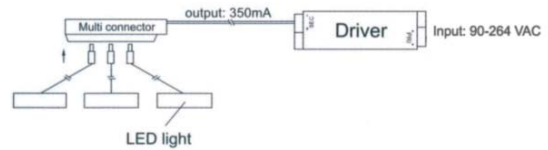

- Extra-thin PC & aluminium body
- Recess and surface mounting available

LUMITRON

ITDL - 117

Recess

ITDL-117-LED 3x1W

ITDL-118-LED 3x1W

ITDL - 118

Surface

ITDL - 122

Recess

ITDL-122-LED 3x1W

ITDL-123-LED 3x1W

ITDL - 123

Surface

ITDL - 119

ITDL-119-LED 3x1W