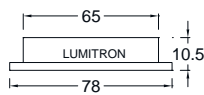

- Extra-thin PC & aluminium body
- Recess and surface mounting available

LUMITRON

ITDL - 117

Recess

ITDL-117-LED 3x1W

ITDL-118-LED 3x1W

ITDL - 118

Surface